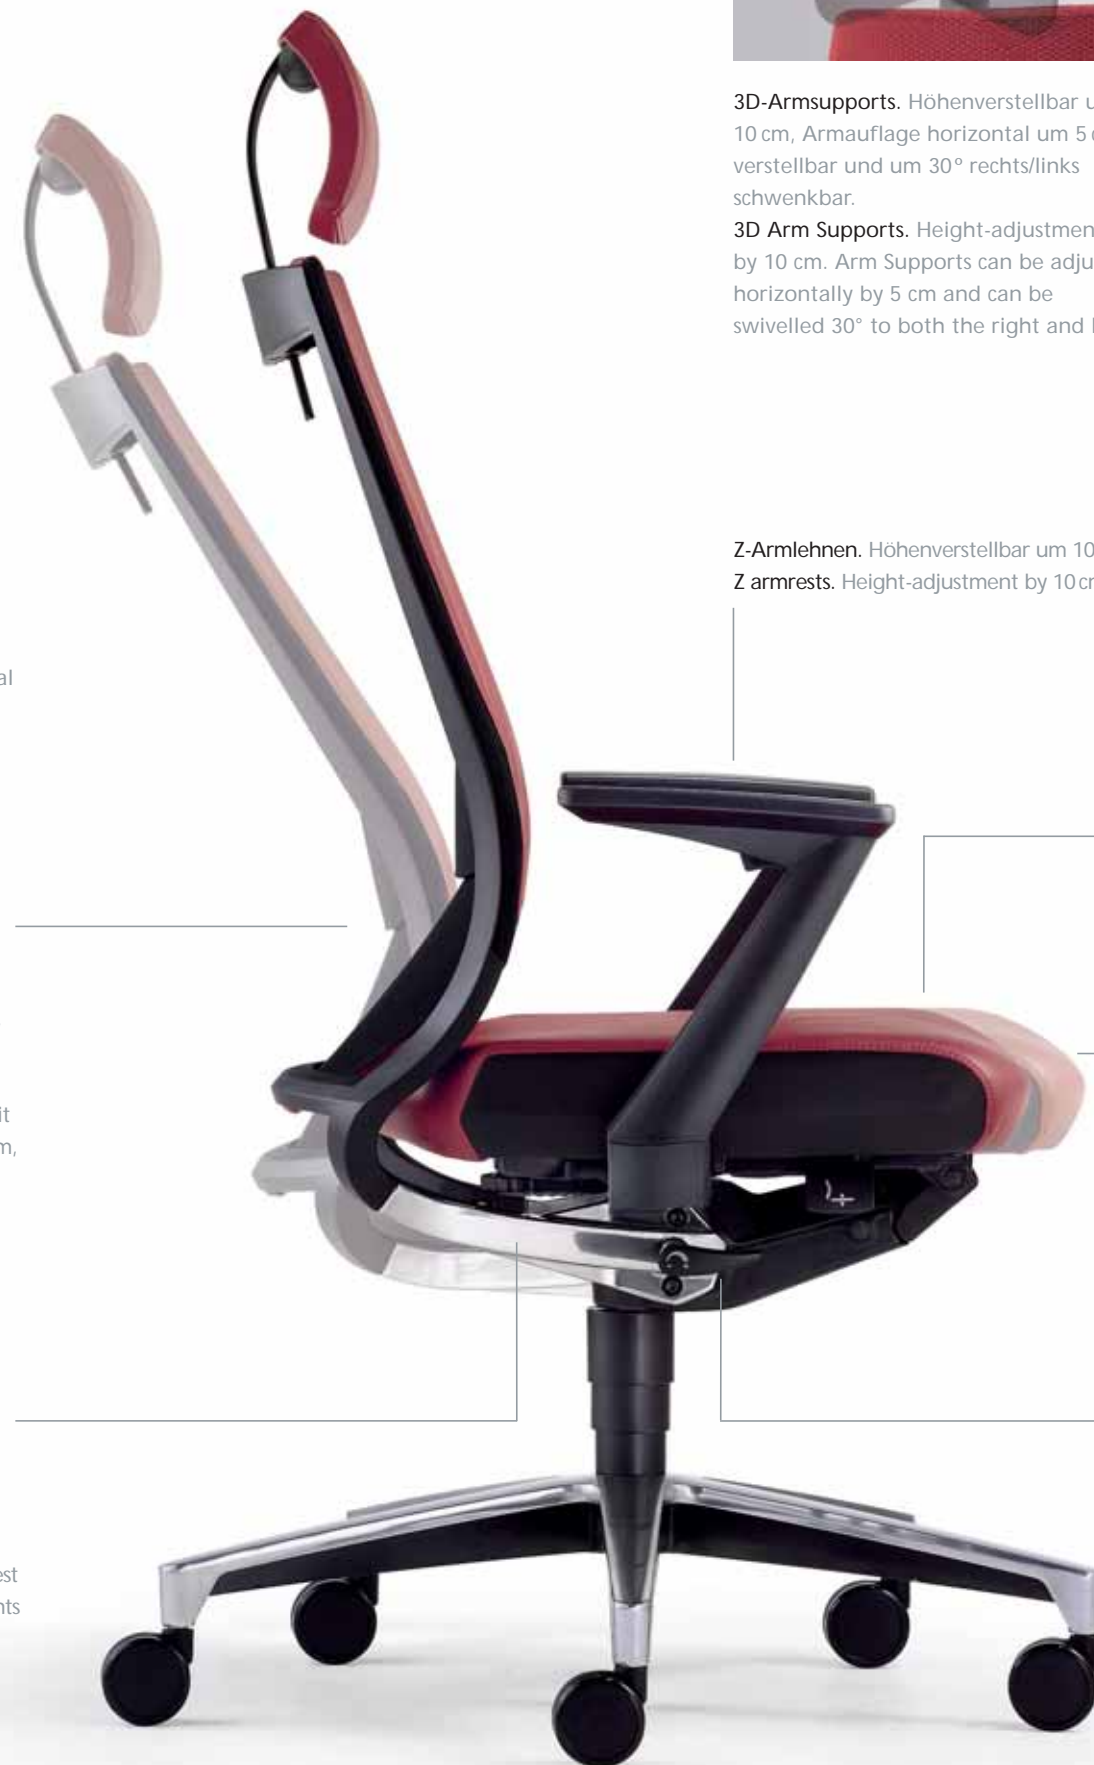

Lordosstütze, optional. Unterstützt den Lendenwirbelbereich und passt die Rückenlehne optimal an den Rücken des Benutzers an. Um 12 cm höhenverstellbar, nachrüstbar.
Lumbar support, optional. Supports the lower back and adjusts the backrest to suit the user's back. Height-adjustable by 12 cm, can be retrofitted.

Punkt-Synchron-Mechanik. Verhältnis Sitz-/Lehnenneigung 1:4 für dynamischen Bewegungsablauf. Vermeidet schädliche, starre Körperhaltung. In drei Sitzhaltungen arretierbar.
Point-synchronised mechanism. Seat/backrest tilt ratio 1:4 for dynamic movement. Prevents damaging, rigid posture. Can be locked in three seat positions.

Kopfstütze. Stützt die Nackenmuskulatur. Neigbar und um 5 cm höhenverstellbar, nachrüstbar.
Headrest. Supports the neck muscles. Can be tilted and vertically adjusted by 5 cm, can be retrofitted.

3D-Armsupports. Höhenverstellbar um 10 cm, Armauflage horizontal um 5 cm verstellbar und um 30° rechts/links schwenkbar.

3D Arm Supports. Height-adjustment by 10 cm. Arm Supports can be adjusted horizontally by 5 cm and can be swivelled 30° to both the right and left.